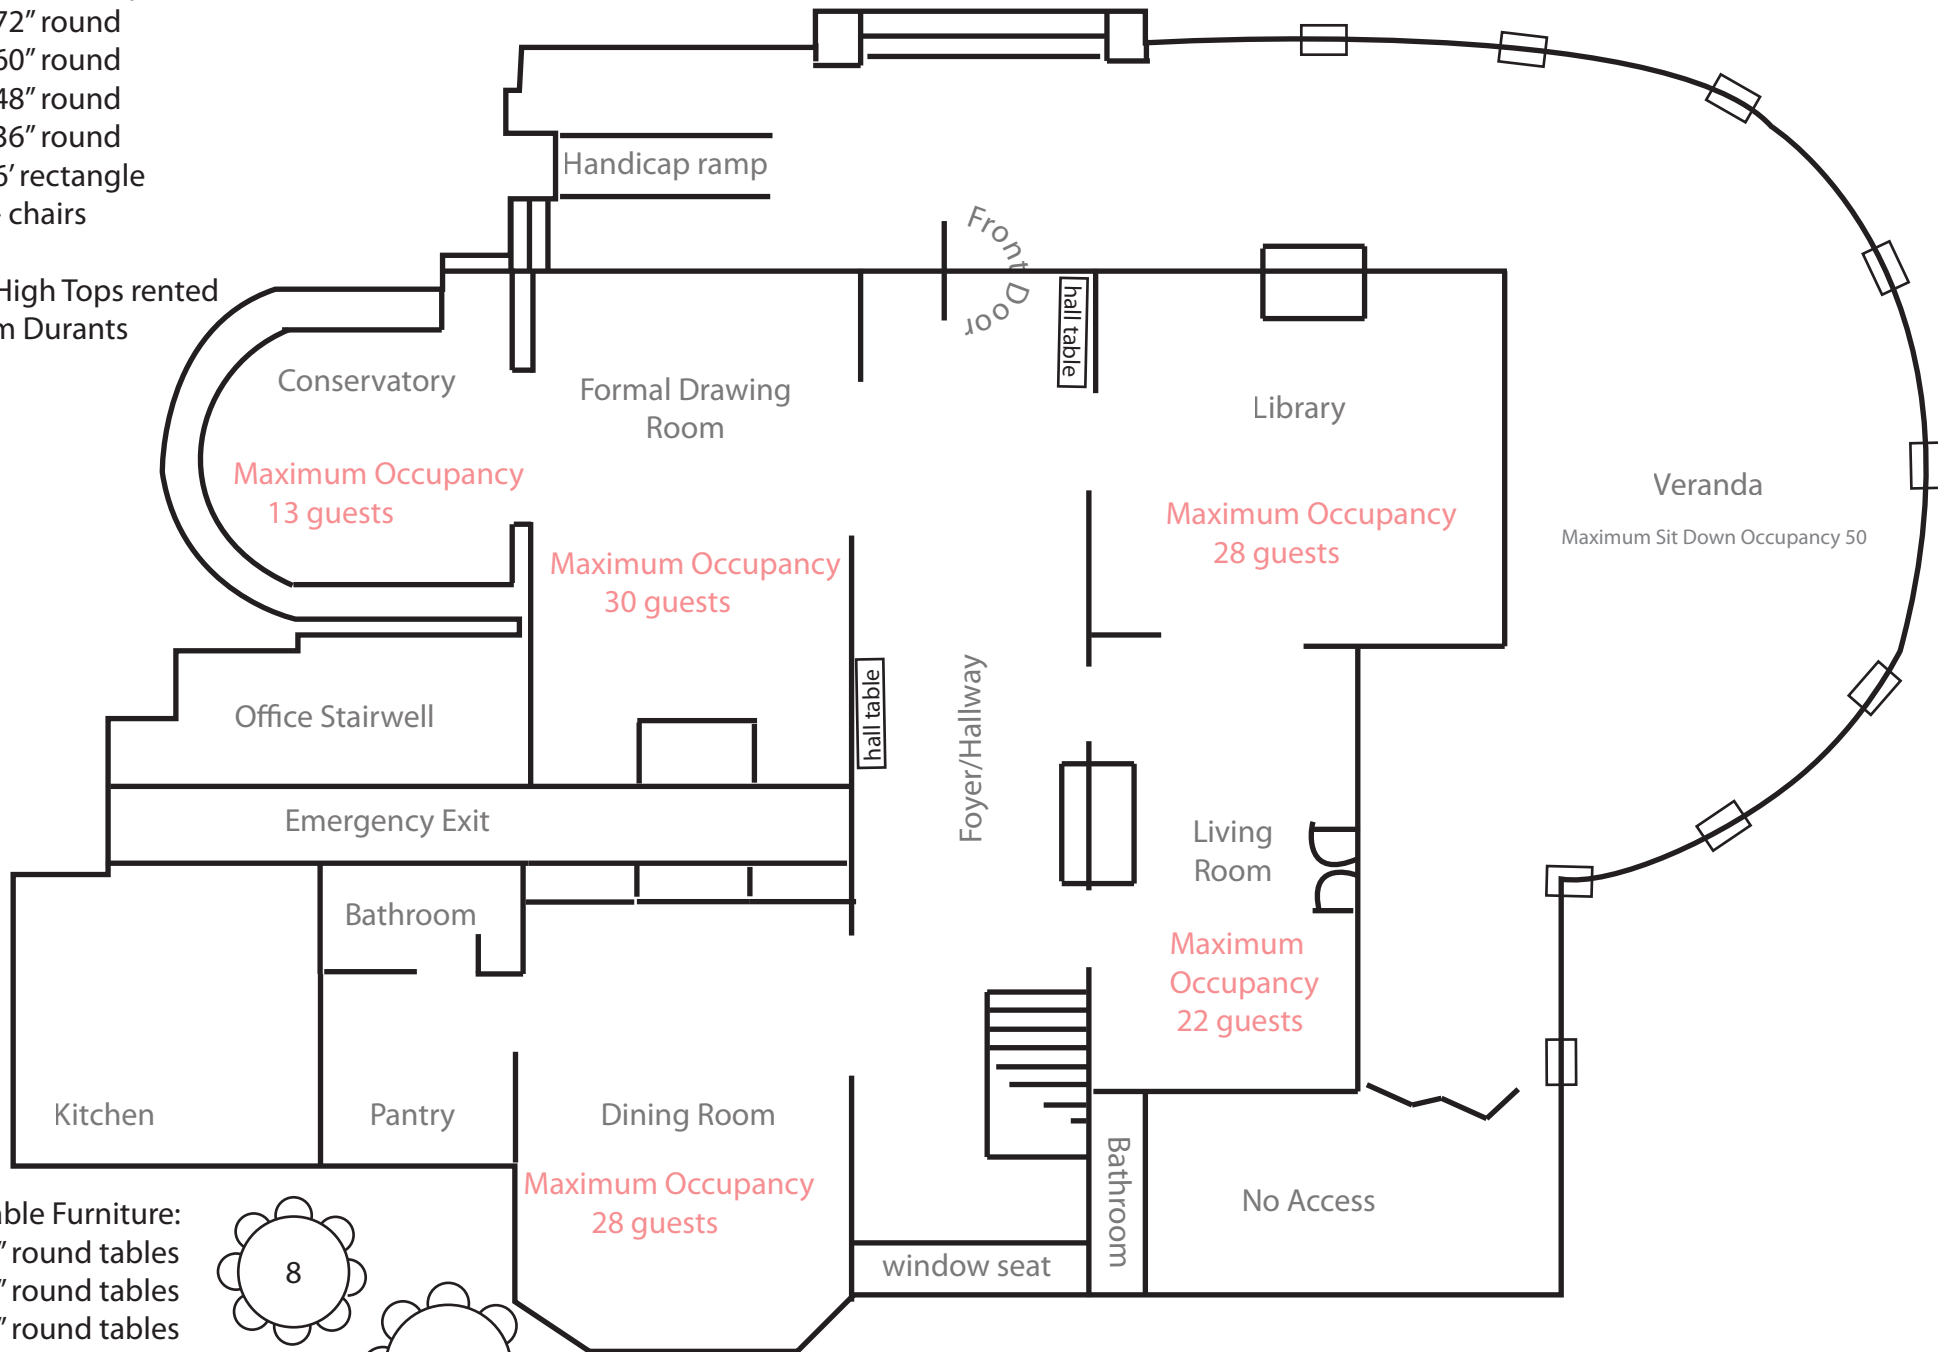

Henton floor plan 10/8

- 2 - 72" round
- 6 - 60" round
- 4 - 48" round
- 1 - 36" round
- 6 - 6' rectangle
- 82 - chairs

6 - High Tops rented from Durants

- Available Furniture:
- 2 - 72" round tables
 - 8 - 60" round tables
 - 6 - 48" round tables
 - 8 - 6' rectangle tables
 - 1 - 36" round table
 - 1 - 1/2 60" round
 - 120 chairs

36"

6ft

ch x2-green

ch x2-rose

hall table x2

t x3

bench x2

DJ

1/2 - 60"

Available Extra Furniture